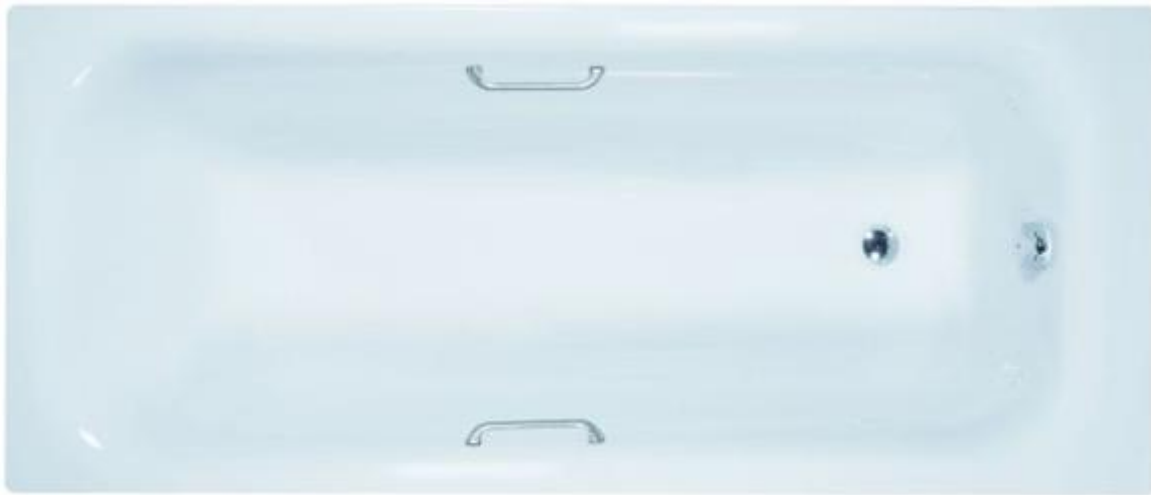

### **PRISMA BATH TUB**

Prisma Bath

Product Code: Pris B471-1  
Length 1800mm x Width 850mm x Depth 455mm  
Prisma drop in straight built in bath.

Water volume: 230l

**FLAMINGO CORNER BATH**

Product Code: CM 001 NNNL

Length 1300mm x Width 1300mm  
 Wide oval interior with high level  
 comfort with non slip base.

Water volume: 230l.

**COWRIE BATH TUB**

**COWRIE BATH TUB**

Product Code: AQWHOV0002TT  
 Length 1815mm x Width 960mm x  
 Depth 410mm  
 Cowrie drop in oval built in bath  
 Water volume: 240l

**DIANA FREE STANDING BATH TUB**

Product Code: LDQWH170030  
 Length 1775mm x Width 840mm x Depth 410mm  
 Diana wall mount free standing skirted bath  
 Smooth sophisticated fully acrylic seamless finish  
 Water volume: 240l

### **ALANA FREE STANDING BATH**

Product Code: LD-ALB

Length 1645mm x Width 785mm x Depth 510mm

Stone & Resin Material: Available in Matt & Gloss Finish; Various colours.

Water volume: 180l